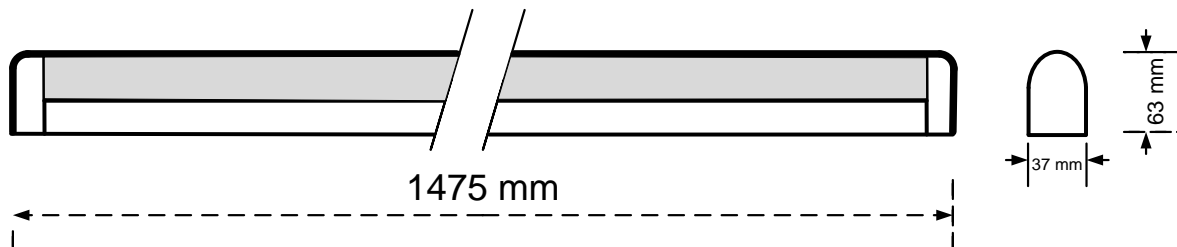

Dimensional Drawing

ELMASCO INDUSTRIES S.A.

Head Office : 44 K. Palama, 14343 N. Chalkidona, Athens, Greece
Production Plant : Ag. Adrianos, 21100 Nafplio, Greece
Email: elmasco@elmasco.eu

Tel : +30 210 2583100
Fax: +30 210 2583107